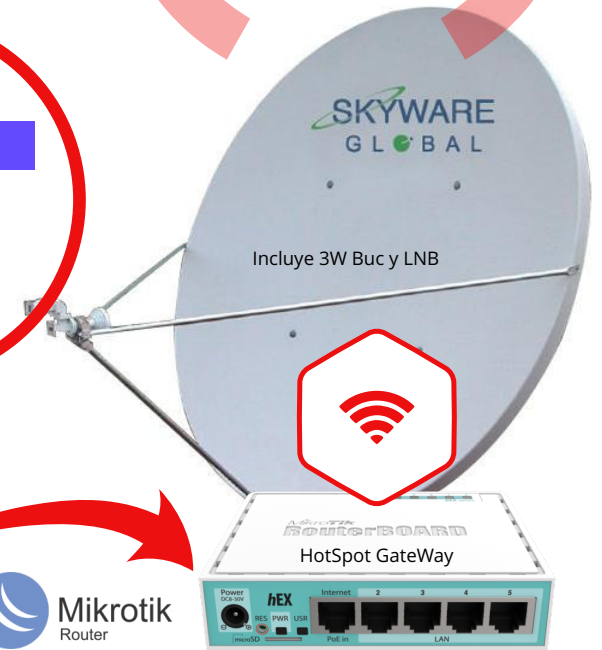

Mikrotik Router

Satellite Router X1 iDirect